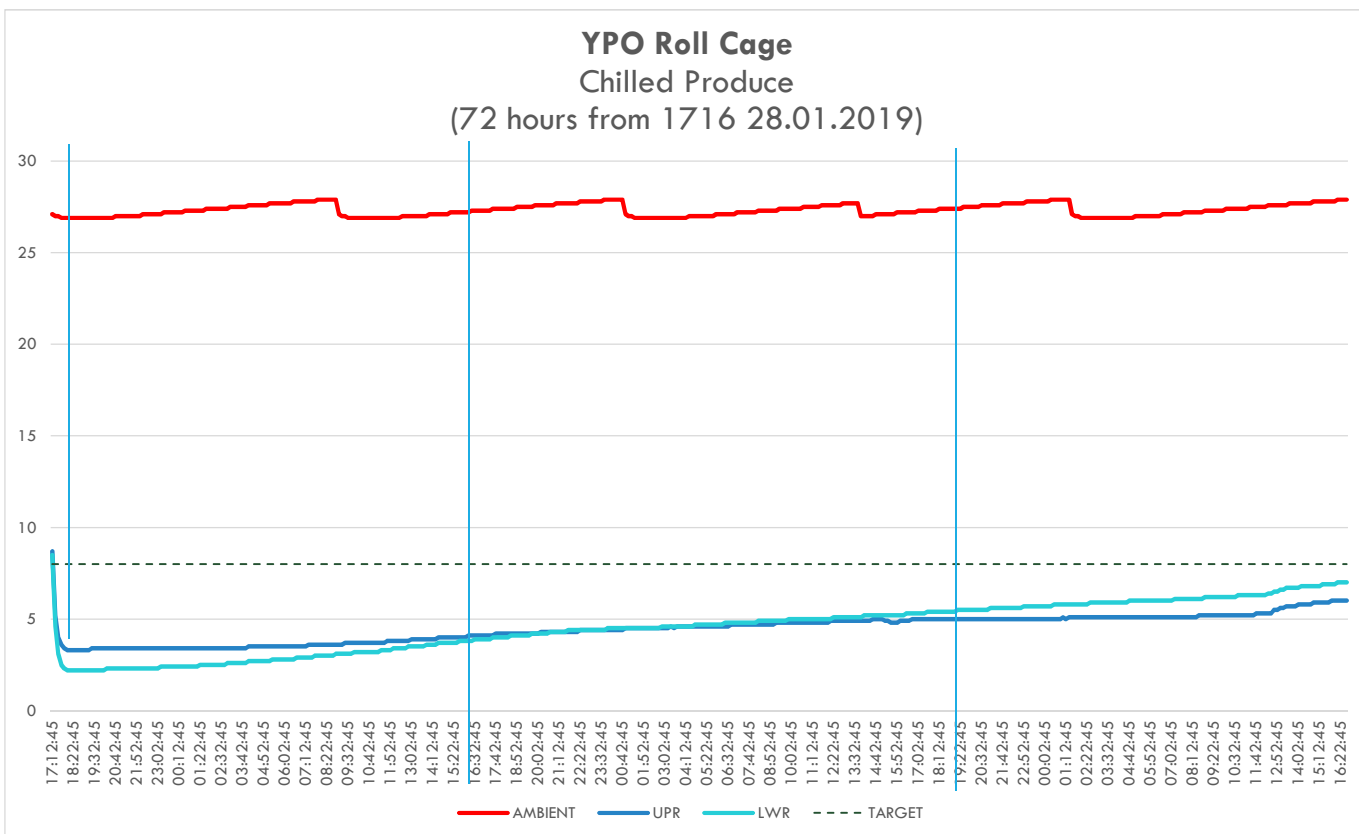

Data Report

File created on:2019-02-04 10:38:19

Device Info

Model	RC-5+	Probe Type	Temperature(Internal)
S/N	EF117AD02635	Firmware	V1.4

Description

Trip Number	0000001
Trip Description	72 Hour Test for YPO using prototype Roll Cage model #002

Config. info

Start Mode	Press Button	Log Interval	0:10:0
Start Delay	0H10M	Multi-boot	Enable
Time Zone	UTC +00:00	Stop Mode	Press Button

Mark Time

N/A

Summary

Max	10.5°C/N/A%	Start Time	2019-01-28 17:16:22
Min	1.9°C/N/A%	Stop Time	2019-01-31 16:46:22(Stop by button)
Avg	5.3°C/N/A%	Elapsed Time	2D 23H 30M 0S
Mean Kinetic Temperatur	5.6°C	Total Points	430

No.	Time	AMBIENT	LWR	UPR	TARGET
1	17:12:45	27.1	8.5	8.7	8
2	17:22:45	27	4.6	5.2	8
3	17:32:45	27	3.1	4	8
4	17:42:45	26.9	2.5	3.6	8
5	17:52:45	26.9	2.3	3.4	8
6	18:02:45	26.9	2.2	3.3	8
7	18:12:45	26.9	2.2	3.3	8
8	18:22:45	26.9	2.2	3.3	8
9	18:32:45	26.9	2.2	3.3	8
10	18:42:45	26.9	2.2	3.3	8
11	18:52:45	26.9	2.2	3.3	8
12	19:02:45	26.9	2.2	3.3	8
13	19:12:45	26.9	2.2	3.3	8