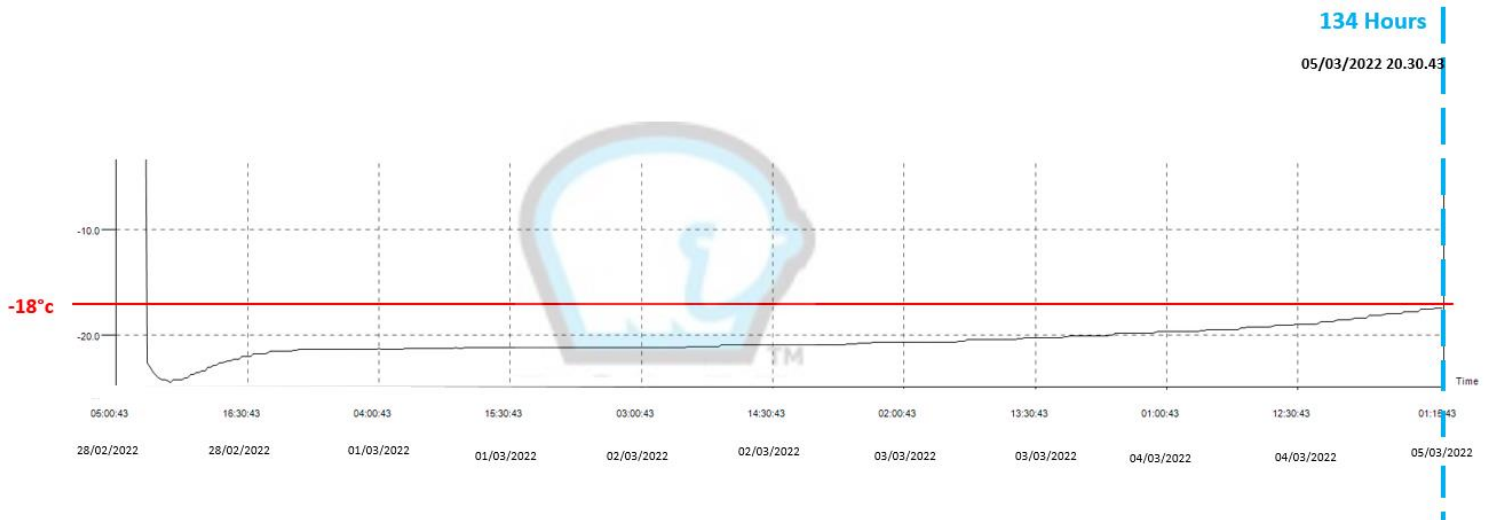

POLAR THERMAL PACKAGING LTD

Plasma 5 Day Shipper

Already an innovator and leader in the design and development of temperature controlled protective packaging; Polar Thermal Packaging Ltd now offers a new concept in the transportation of Plasma blood that can safely transport Blood plasma at -20°c for 5 days.